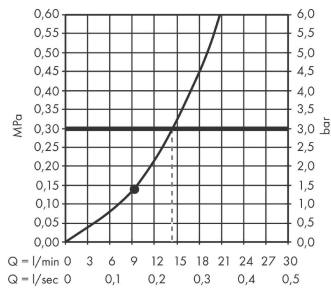

Rainfinity

Shoulder shower 500 1jet with shower shelf

Surfaces: **Chrome** Article Number: **26243000**

Description

product features

- shower head size: 502 x 80 mm
- spray type: PowderRain
- spray area: 309 x 28 mm
- field of application: functions as overhead, shoulder or side shower
- flow rate PowderRain spray (at 3 bar): 14,5 l/min
- minimum flow pressure: 1,1 bar
- connection thread: G 1/2
- connection dimension: DN15
- material: metal
- shelf made of safety glass
- surface of the shelf at colour variant -000 = mirror glass, at colour variant -700 = graphite colour, satined

Technology

Design awards

Product image

Scale drawing

Rainfinity
Shoulder shower 500 1jet with shower shelf
 Surfaces: **Chrome** Article Number: **26243000**

Flowchart

The consumption was measured in combination with the appropriate fittings (thermostat/mixer/ in-wall valve) to reflect actual application in practice.