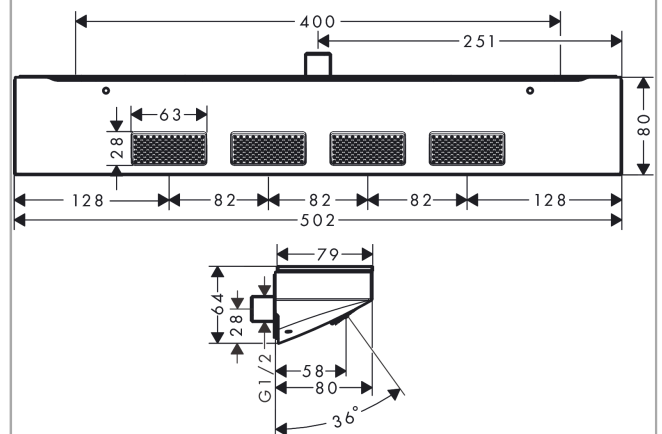

Rainfinity

Shoulder shower 500 1jet with shower shelf

Surfaces: **Chrome** Article Number: **26243000**

Description

product features

- shower head size: 502 x 80 mm
- spray type: PowderRain
- spray area: 309 x 28 mm
- field of application: functions as overhead, shoulder or side shower
- flow rate PowderRain spray (at 3 bar): 14,5 l/min
- minimum flow pressure: 1,1 bar
- connection thread: G 1/2
- connection dimension: DN15
- material: metal
- shelf made of safety glass
- surface of the shelf at colour variant -000 = mirror glass, at colour variant -700 = graphite colour, satined

Technology

Design awards

Product image

Scale drawing

Rainfinity
Shoulder shower 500 1jet with shower shelf
 Surfaces: **Chrome** Article Number: **26243000**

Flowchart

The consumption was measured in combination with the appropriate fittings (thermostat/mixer/ in-wall valve) to reflect actual application in practice.

Rainfinity
Shoulder shower 500 1jet with shower shelf
Surfaces: **Chrome** Article Number: **26243000**

Installation examples

Rainfinity
Shoulder shower 500 1jet with shower shelf
 Surfaces: **Chrome** Article Number: **26243000**

Exploded Drawing

Year of production: >07/19

Rainfinity
Shoulder shower 500 1jet with shower shelf
 Surfaces: **Chrome** Article Number: **26243000**

Spare part list

Year of production: >07/19

Pos.	Description	Article Number	Price	PU
1	mounting set	96179000	-	1
2	mounting set	93661000	-	1
3	O-ring 11x2	98127000	-	1
4	connecting thread G½	93650000	-	1
5	screw cover	95181000	-	1