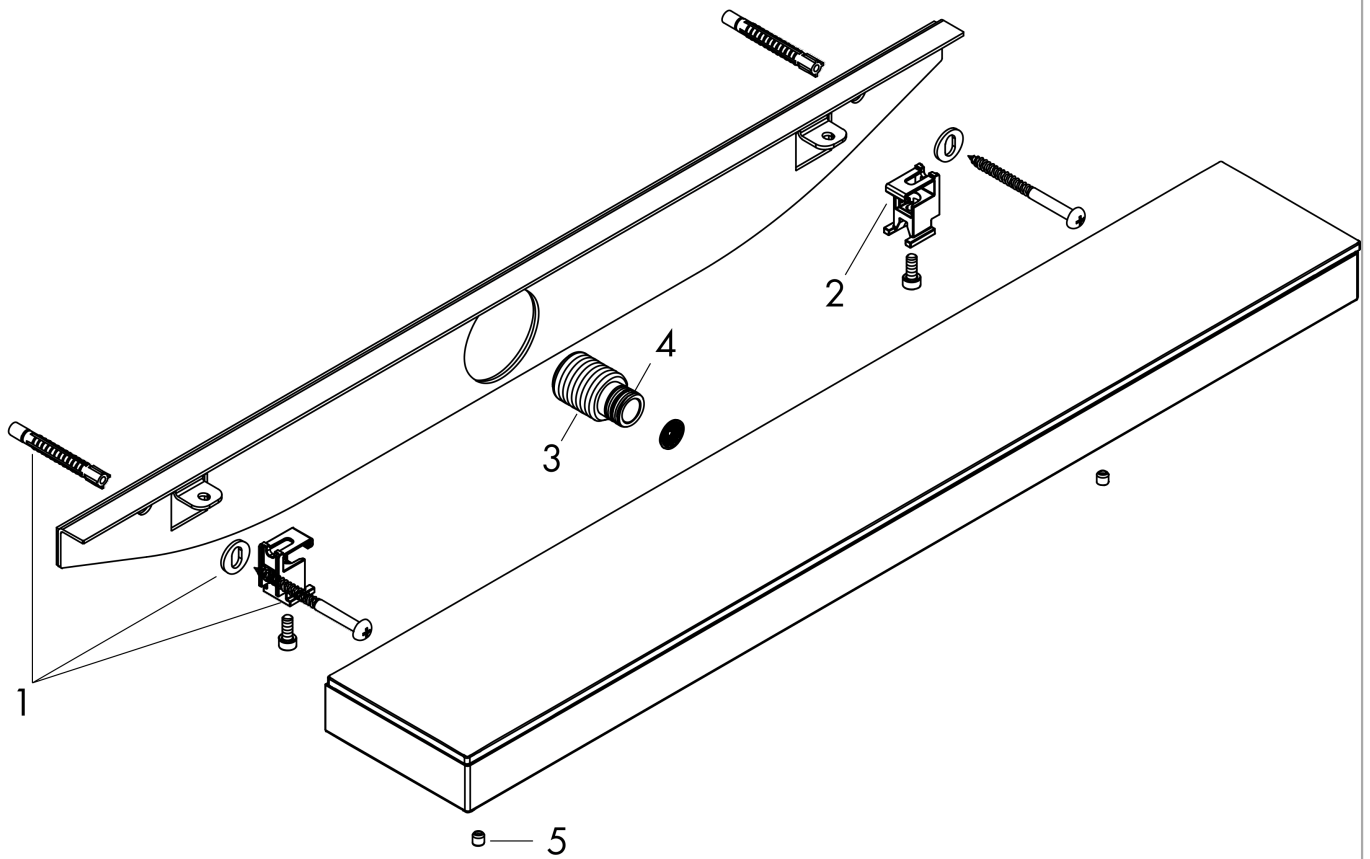

Rainfinity

Shoulder shower 500 1jet with shower shelf

Surfaces: **Chrome** Article Number: **26243000**

Description

product features

- shower head size: 502 x 80 mm
- spray type: PowderRain
- spray area: 309 x 28 mm
- field of application: functions as overhead, shoulder or side shower
- flow rate PowderRain spray (at 3 bar): 14,5 l/min
- minimum flow pressure: 1,1 bar
- connection thread: G 1/2
- connection dimension: DN15
- material: metal
- shelf made of safety glass
- surface of the shelf at colour variant -000 = mirror glass, at colour variant -700 = graphite colour, satined

Technology

Design awards

Product image

Scale drawing

Rainfinity
Shoulder shower 500 1jet with shower shelf
 Surfaces: **Chrome** Article Number: **26243000**

Flowchart

The consumption was measured in combination with the appropriate fittings (thermostat/mixer/ in-wall valve) to reflect actual application in practice.

Rainfinity
Shoulder shower 500 1jet with shower shelf
Surfaces: **Chrome** Article Number: **26243000**

Installation examples

Rainfinity
Shoulder shower 500 1jet with shower shelf
 Surfaces: **Chrome** Article Number: **26243000**

Exploded Drawing

Year of production: >07/19

Rainfinity
Shoulder shower 500 1jet with shower shelf
 Surfaces: **Chrome** Article Number: **26243000**

Spare part list

Year of production: >07/19

Pos.	Description	Article Number	Price	PU
1	mounting set	96179000	-	1
2	mounting set	93661000	-	1
3	O-ring 11x2	98127000	-	1
4	connecting thread G½	93650000	-	1
5	screw cover	95181000	-	1