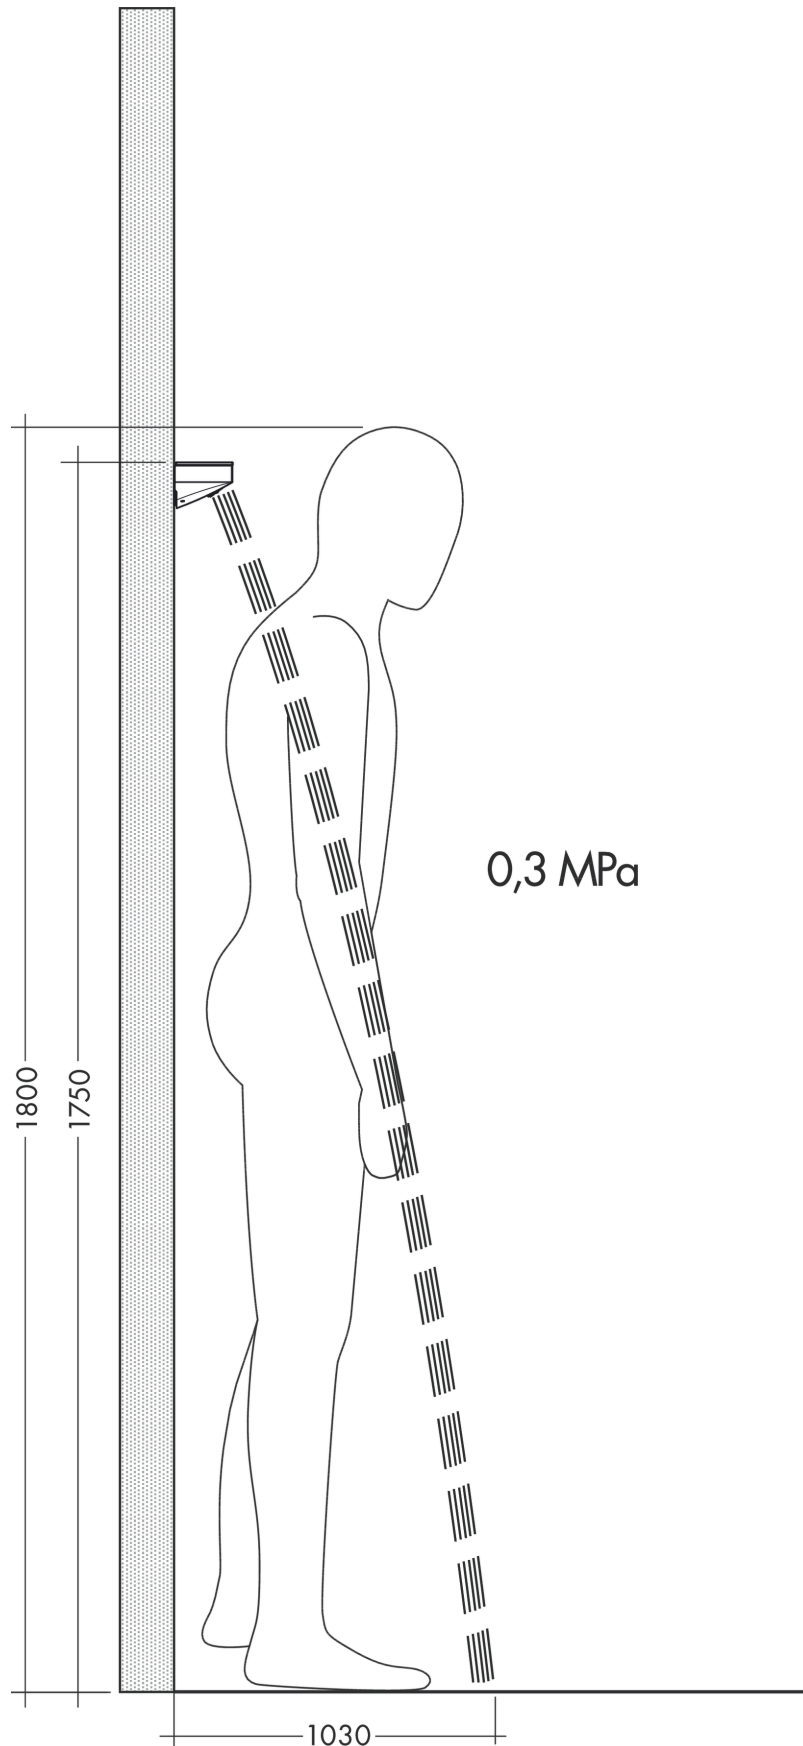

Rainfinity

Shoulder shower 500 1jet with shower shelf

Surfaces: **Chrome** Article Number: **26243000**

Description

product features

- shower head size: 502 x 80 mm
- spray type: PowderRain
- spray area: 309 x 28 mm
- field of application: functions as overhead, shoulder or side shower
- flow rate PowderRain spray (at 3 bar): 14,5 l/min
- minimum flow pressure: 1,1 bar
- connection thread: G 1/2
- connection dimension: DN15
- material: metal
- shelf made of safety glass
- surface of the shelf at colour variant -000 = mirror glass, at colour variant -700 = graphite colour, satined

Technology

Design awards

Product image

Scale drawing

Rainfinity
Shoulder shower 500 1jet with shower shelf
 Surfaces: **Chrome** Article Number: **26243000**

Flowchart

The consumption was measured in combination with the appropriate fittings (thermostat/mixer/ in-wall valve) to reflect actual application in practice.

Rainfinity
Shoulder shower 500 1jet with shower shelf
Surfaces: **Chrome** Article Number: **26243000**

Installation examples

Rainfinity
Shoulder shower 500 1jet with shower shelf
 Surfaces: **Chrome** Article Number: **26243000**

Exploded Drawing

Year of production: >07/19

Rainfinity
Shoulder shower 500 1jet with shower shelf
 Surfaces: **Chrome** Article Number: **26243000**

Spare part list

Year of production: >07/19

Pos.	Description	Article Number	Price	PU
1	mounting set	96179000	-	1
2	mounting set	93661000	-	1
3	O-ring 11x2	98127000	-	1
4	connecting thread G½	93650000	-	1
5	screw cover	95181000	-	1